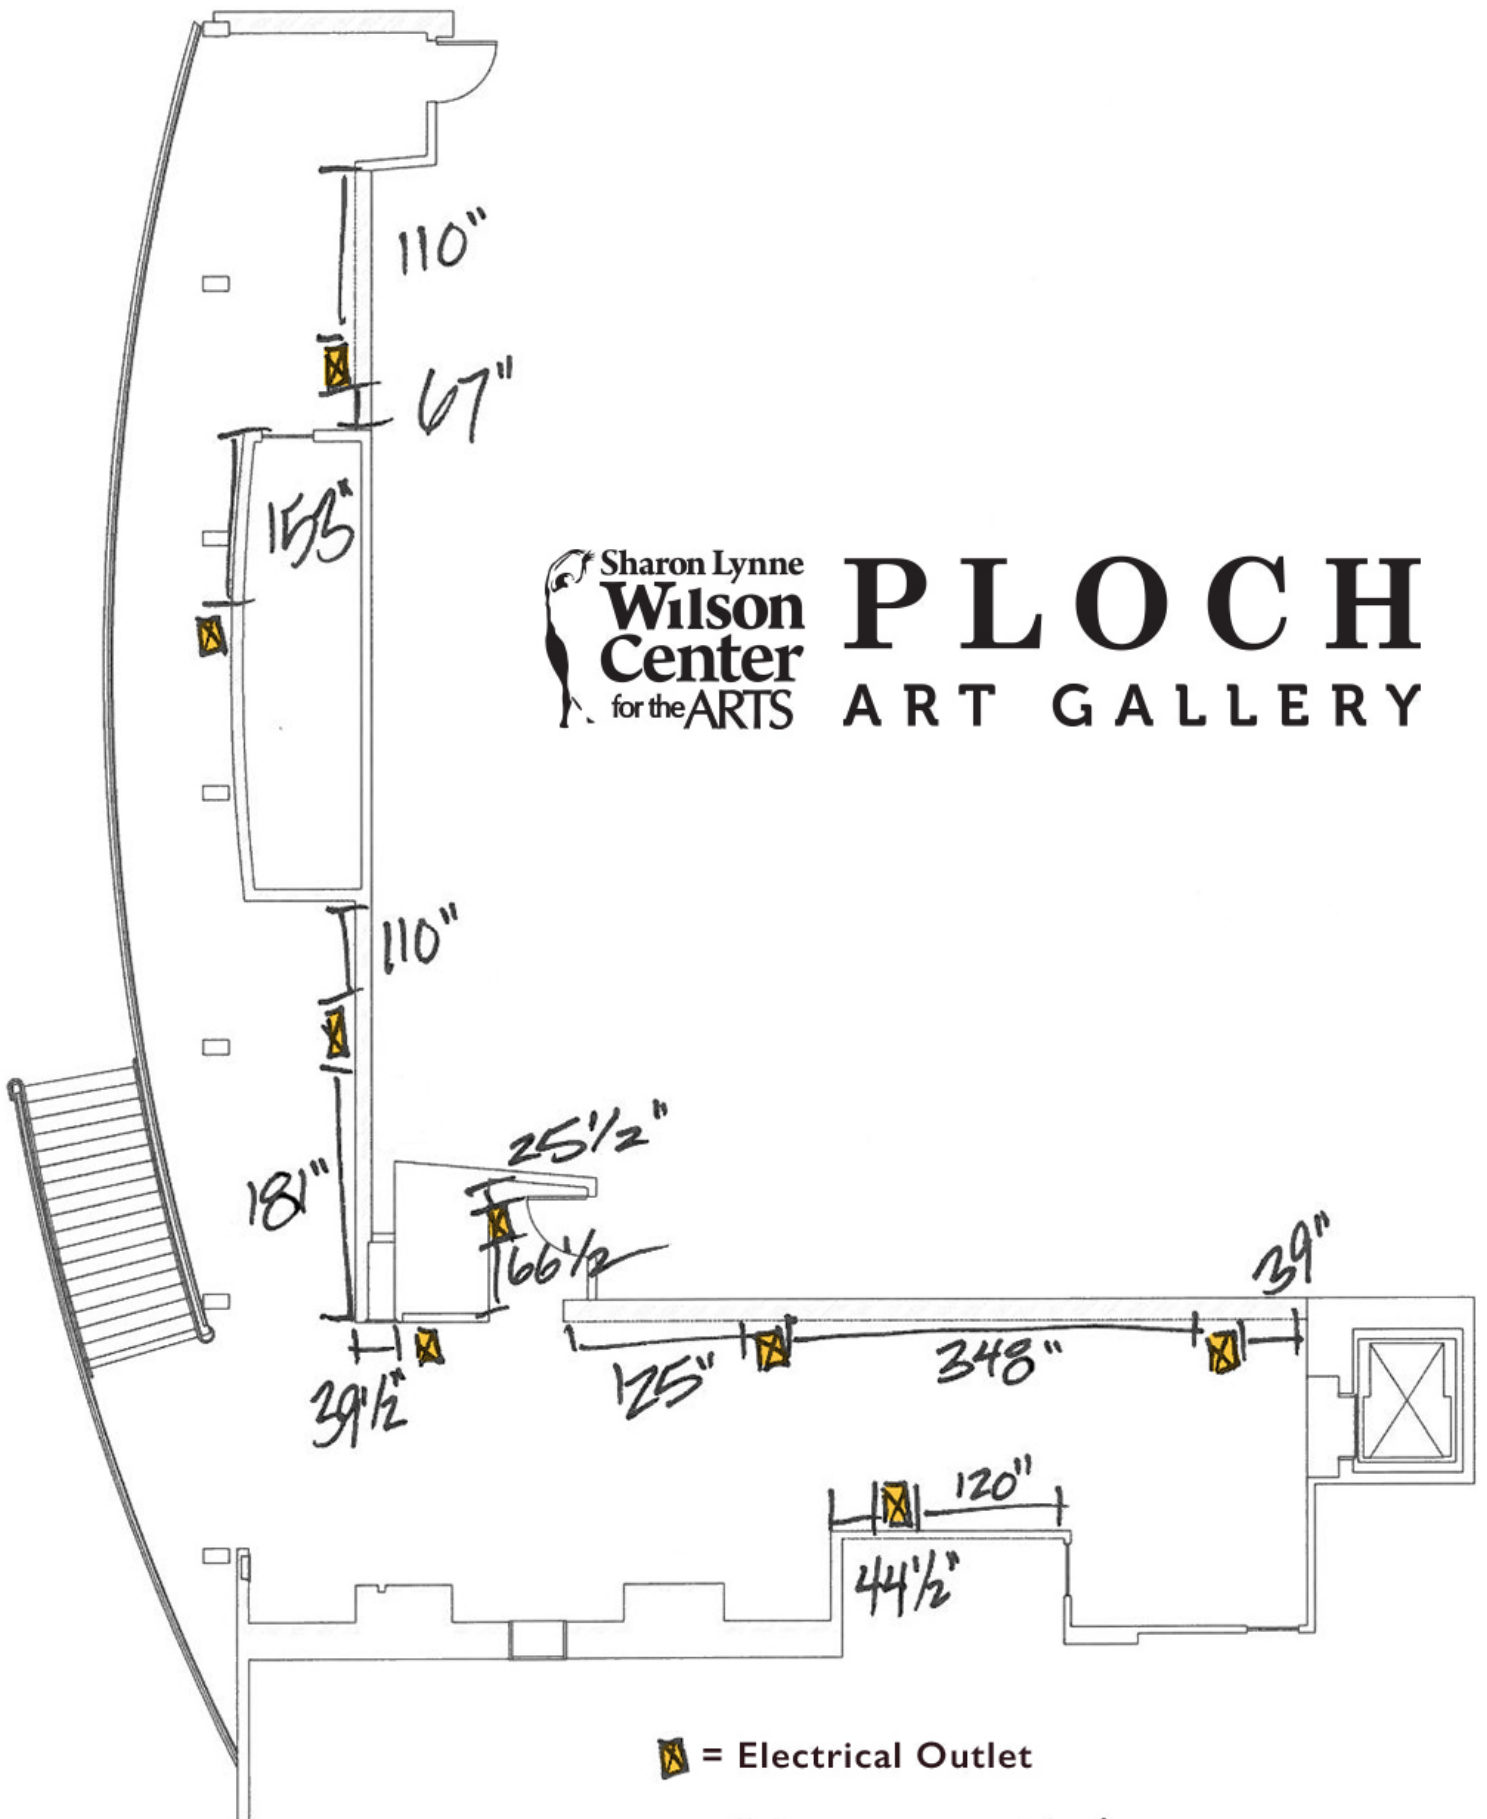

Sharon Lynne
**Wilson
Center**
for the ARTS

PLOCH

ART GALLERY

☒ = Electrical Outlet

~ 3" wide outlet